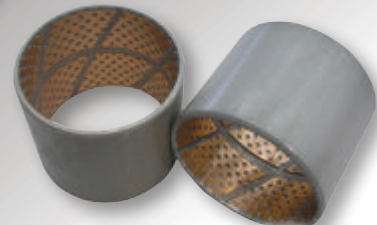

**UD TRUCKS**  
GENUINE PARTS

**GENUINE SAVINGS  
MORE UPTIME**

**TRUNNION SHAFT**

**From \$1357**

**DRAGLINKS**

**From \$792**

**TRUNNION BUSHES**

**From \$89.95**

**KING PIN KITS**

**From \$169.95**

**TIE ROD ENDS**

**From \$268.20**

**FRONT SHOCKS**

**From \$120.00**

**BRAKE DRUMS**

**Front from \$315.00  
Rear from \$280.00**

**BRAKE LININGS**

**Kits from \$218.00**

**WHEEL CYLINDERS**

**From \$175.20**

**SPRING BUSHES**

**From \$23.36**

**HUB AND AXLE SEALS**

**From \$21.00**